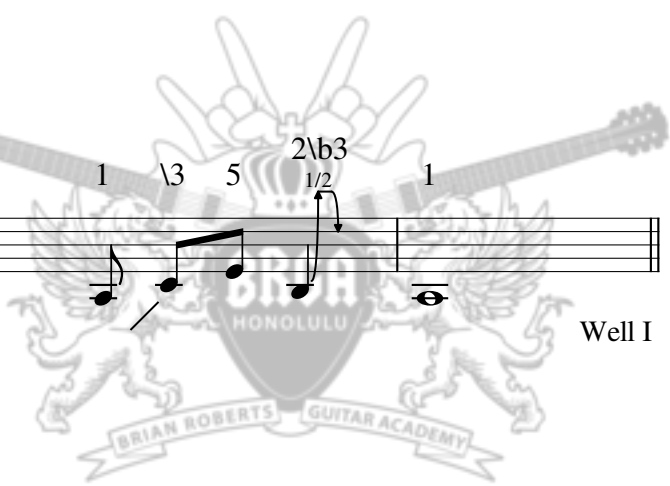

21 **C1** A A

I got friends in low places where the Whiskey drowns and the beer chases my blues

25 Bm Bsus2 Bm E 6 7

away and I'll Be okay yeahhhhhhhh

29 A A 2\3 5 3 2 1 A

I'm not big on social graces think I'll slip on down to the Oasis oh

33 Bm 2 1 6.5 1/4 E A

I've got friends in low places

37 **S** 2\3 3\2 full full 8 6 1 2 3 5 6 8 5 2\3 5 3\2 2 8 6 5 6 5 2\3 2 1 2 2\3 full

Well I

41 2 6b7 1/2 5 2\b3 1/2 1 1 \3 5 2\b3 1/2 1

Well I