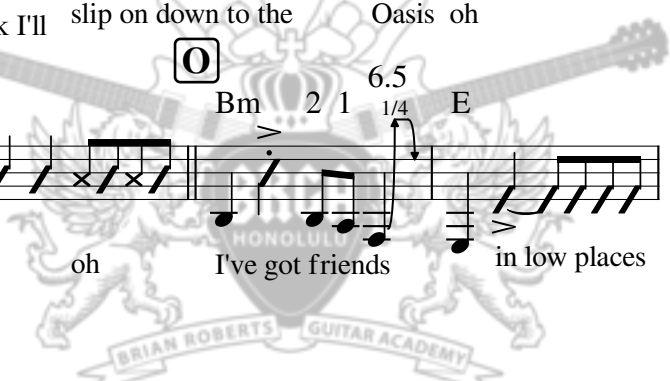

A Bar Chord A#dim7 Bm Bm7 Bm7add2

All on my roots, I showed up in boots, And ruined your black tie affair The last

E Bar Chord sus2 A

(last) one to know, The last one to show, I as the last one you thought you'd see there And I

97 Bm Bsus2 Bm E 6 7

away and I'll Be okay ahhhhhhhh

101 A A 2\3 5 3 2 1 A

I'm not big on social graces think I'll slip on down to the Oasis oh

105 Bm 2 1 6.5 1/4 E A Bm 2 1 6.5 1/4 E

I've got friends in low places oh I've got friends in low places