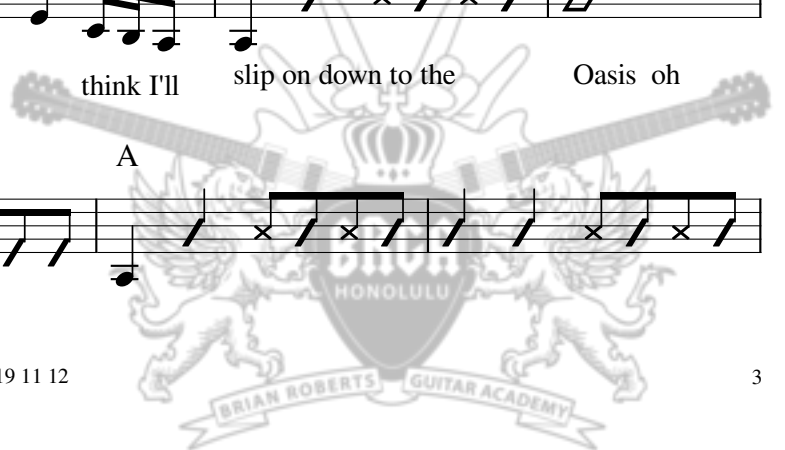

45 **V²** Piano feature
A A#dim7 Bm
8 Guess I was wrong, I just don't belong, but then I've been there before Everything's

49 E A
8 all right, I'll just say goodnight and I'll show myself to the door Hey

53 A A#dim7 Bm Dm
8 I didn't mean, to cause a big scene, just give me an hour and then We'll I'll

57 E $ F# G#
8 (I'll) be as high as that ivory tower that you're livin' in 'Cause

61 **C²** A A
8 I got friends in low places where the Whiskey drowns and the beer chases my blues

65 Bm Bsus2 Bm E 6 7
8 away and I'll Be okay yeaahhhhhhh

69 A A 2\3 5 3 2 1 A
8 I'm not big on social graces think I'll slip on down to the Oasis oh

73 Bm 2 1 6.5 1/4 E A
8 I've got friends in low places