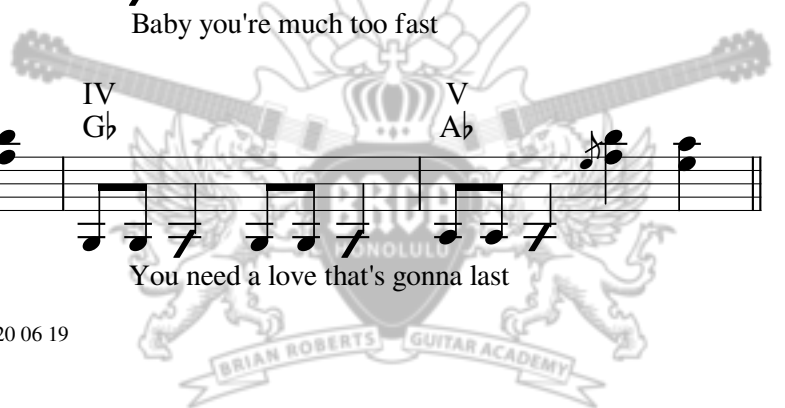

C¹ IV G \flat V A \flat I D \flat IV G \flat V A \flat vi B \flat m7

mf

Lit- -tle red cor- -vette Baby you're much too fast

IV G \flat V A \flat I D \flat IV G \flat V A \flat

Lit- -tle red cor- -vette You need a love that's gonna last