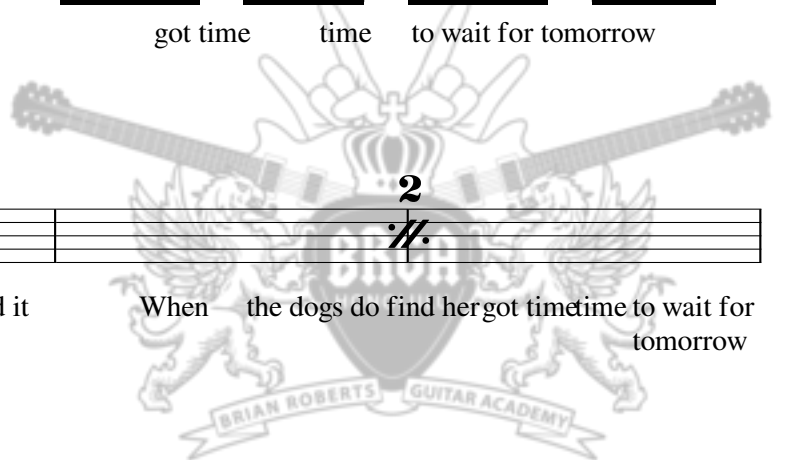

33 G D/F# F C EbΔ F

V2

And I feel so much depends on the weather so is it raining in your

36 G D/F# F C EbΔ F

bedroom And I see that these are the eyes of disarray would you even care

39 Dsus4add9 Csus2add9 G/B Csus2add9

P2

And I feel it And I feel it

43 EbΔ F EbΔ F

C2

Where you going for to-morrow Where you going with the mask I found

47 EbΔ F EbΔ F

And I feel and I feel when the dogs begin to smell her Will she smell alone

51 G5 F5 C3/E D5 Eb5 D5

B1

When the dogs do find her got time time to wait for tomorrow

53

to find it to find it to find it When the dogs do find her got time to wait for tomorrow