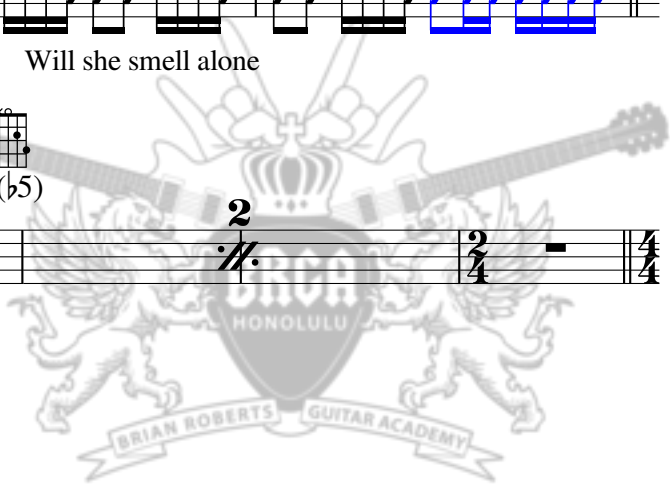

Guitar

Plush

by Stone Temple Pilots

Transcribed by Brian Roberts

♩ = 72

G5 Go/A Am7 G3 G3 G4 G(b5)

Staff 1: Chords G5, Go/A, Am7, G3, G3 G4, G(b5). Rhythmic notation with eighth notes and rests.

10 G D/F# F C EbΔ F

V1

Staff 2: Chords G, D/F#, F, C, EbΔ, F. Rhythmic notation with eighth notes and rests.

And I feel that time's a wasted go so where you going to to-

13 G D/F# F C EbΔ F

Staff 3: Chords G, D/F#, F, C, EbΔ, F. Rhythmic notation with eighth notes and rests.

-morrow And I see that these are lies to come so would you even care

16 Dsus4add9 Csus2add9 G/B Csus2add9

P1

Staff 4: Chords Dsus4add9, Csus2add9, G/B, Csus2add9. Rhythmic notation with eighth notes and rests.

And I feel it And I feel it

20 EbΔ F EbΔ F

C1

Staff 5: Chords EbΔ, F, EbΔ, F. Rhythmic notation with eighth notes and rests.

Where you going for to- -morrow Where you going with the mask I found

24 EbΔ F EbΔ F

Staff 6: Chords EbΔ, F, EbΔ, F. Rhythmic notation with eighth notes and rests.

And I feel and I feel when the dogs begin to smell her Will she smell alone

28 G5 Go/A Am7 G3 G3 G4 G(b5)

I1

Staff 7: Chords G5, Go/A, Am7, G3, G3 G4, G(b5). Rhythmic notation with eighth notes and rests.