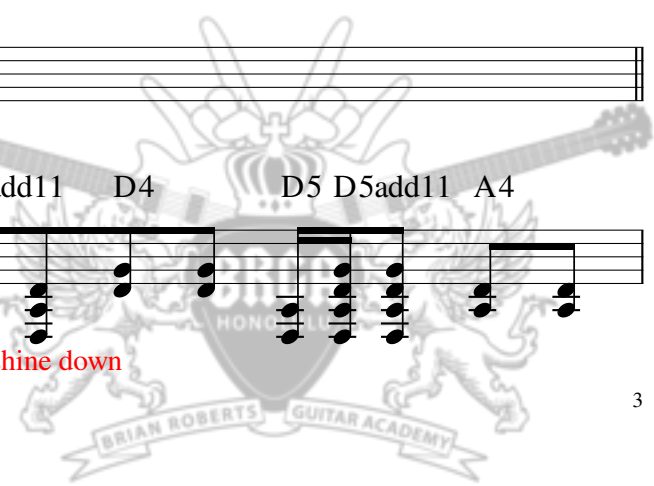

Guitar

Shine

Drop C#

by Collective Soul

Transcribed by Brian Roberts

♩ = 75 and 150

Musical staff 1: Treble clef, key signature of one sharp (F#), 4/4 time signature. Measure 1 has a 'D' chord above it. The staff contains a series of eighth notes and chords, with some notes marked with 'x' for muted strings.

Musical staff 3: Treble clef, key signature of one sharp (F#), 4/4 time signature. Measure 5 has a 'D' chord above it, measure 6 has a '4 C5' chord above it, and measure 7 has a 'G5' chord above it. The staff is mostly empty with a double bar line and repeat sign in measure 6. Lyrics: Give me a word, Give me a sing, Show me where to look, Tell me what will I find What will I find

Musical staff 4: Treble clef, key signature of one sharp (F#), 4/4 time signature. Measure 9 has a 'D' chord above it, measure 10 has a '4 C5' chord above it, and measure 11 has a 'G5' chord above it. The staff is mostly empty with a double bar line and repeat sign in measure 10. Lyrics: Lay me on the ground, Fly me in the sky, Show me where to look, Tell me what will I find, What will I find

81 P³ D5 F5 D5 F5 D5 F5 D5 G5 D5 F5 D5 F5 D5 F5 D5 G5 G#5

Ya Ya

83 2

Ya

85 C5 G5 D5 D5add11 D4 D5 D5add11 A4

Oh

Heaven let your light shine down

87