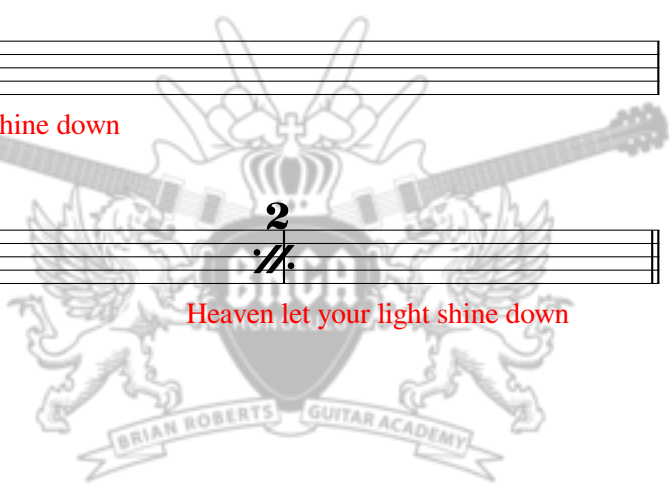

Musical staff 6: Treble clef, key signature of one sharp (F#), 4/4 time signature. Measure 15 has a '2' above it. The staff is mostly empty with a double bar line and repeat sign in measure 15. Lyrics: Ya

Musical staff 7: Treble clef, key signature of one sharp (F#), 4/4 time signature. Measure 17 has a 'C5' chord above it, measure 18 has a 'G5' chord above it, measure 19 has a 'D5' chord above it, measure 20 has a 'D5add11' chord above it, measure 21 has a 'D4' chord above it, measure 22 has a 'D5 D5add11' chord above it, and measure 23 has an 'A4' chord above it. The staff contains eighth notes and chords. Lyrics: Oh

Musical staff 8: Treble clef, key signature of one sharp (F#), 4/4 time signature. Measure 19 has a '2' above it. The staff is mostly empty with a double bar line and repeat sign in measure 19. Lyrics: Heaven let your light shine down

Musical staff 9: Treble clef, key signature of one sharp (F#), 4/4 time signature. Measure 21 has a '2' above it. The staff is mostly empty with a double bar line and repeat sign in measure 21. Lyrics: Oh Heaven let your light shine down Oh Heaven let your light shine down