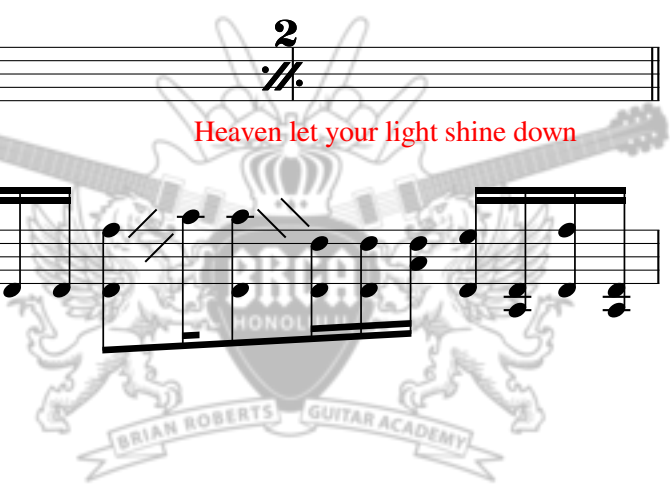

25 **I¹** D

27 C5 G5

29 **V²** D 4 C5 G5

Love is in the water, Love is in the air, Show me where to look, Tell me will love be there, Will love be there

33 D 4 C5 G5

Teach me how to speak, Teach me how to share, Teach me where to go, Tell me will love be there, Will love be there

37 **P²** D5 F5 D5 F5 D5 F5 D5 G5 D5 F5 D5 F5 D5 F5 D5 G5 G#5

Ya

Ya

39 2

Ya

41 **C²** C5 G5 D5 D5add11 D4 D5 D5add11 A4

Oh

Heaven let your light shine down

43 2

Oh

Heaven let your light shine down

45 2 2

Oh

Heaven let your light shine down

Oh

Heaven let your light shine down

49 **I²** D