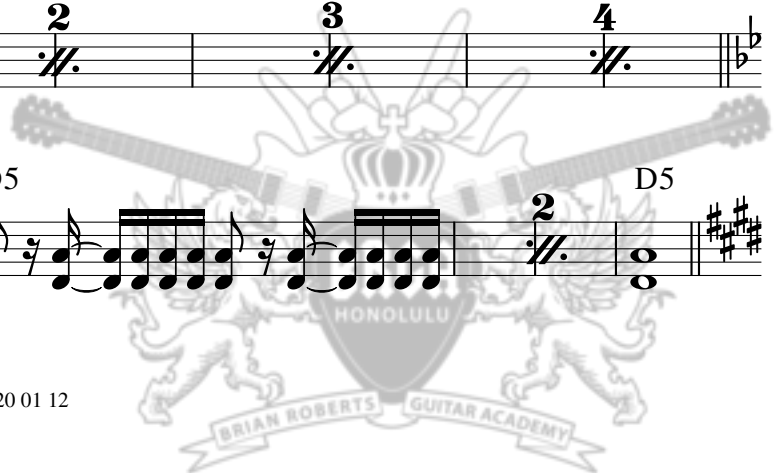

I got a six pack, and I don't need you!

Staff 8: Guitar. Treble clef, key signature of two flats (Bb, Eb), 4/4 time signature. Chords: G5, Bb5, D5, F5, D5, F5. Rhythmic notation: eighth notes. Measure 33 has a '1' above it, and measure 40 has a '2' above it. Ends with a double bar line and repeat sign.

Staff 8: Guitar. Treble clef, key signature of three sharps (F#, C#, G#), 4/4 time signature. Tempo: $\text{♩} = 120$. Chords: B5, G#5, F#5, B5, A5. Rhythmic notation: quarter notes. Measure 41 has a '1' above it, measure 44 has a '2', measure 46 has a '3', and measure 48 has a '4'. Ends with a double bar line and repeat sign.

Staff 8: Guitar. Treble clef, key signature of two flats (Bb, Eb), 4/4 time signature. Chords: G5, Bb5, D5, D5. Rhythmic notation: eighth notes with accents. Measure 49 has a '1' above it, and measure 56 has a '2'. Ends with a double bar line and repeat sign.

Staff 8: Guitar. Treble clef, key signature of three sharps (F#, C#, G#), 4/4 time signature. Chords: B5, G#5, F#5, B5, A5. Rhythmic notation: quarter notes. Measure 57 has a '1' above it, measure 60 has a '2', measure 62 has a '3', and measure 64 has a '4'. Ends with a double bar line and repeat sign.

Staff 8: Guitar. Treble clef, key signature of two flats (Bb, Eb), 4/4 time signature. Chords: G5, Bb5, D5, D5. Rhythmic notation: eighth notes with accents. Measure 65 has a '1' above it, and measure 72 has a '2'. Ends with a double bar line and repeat sign.