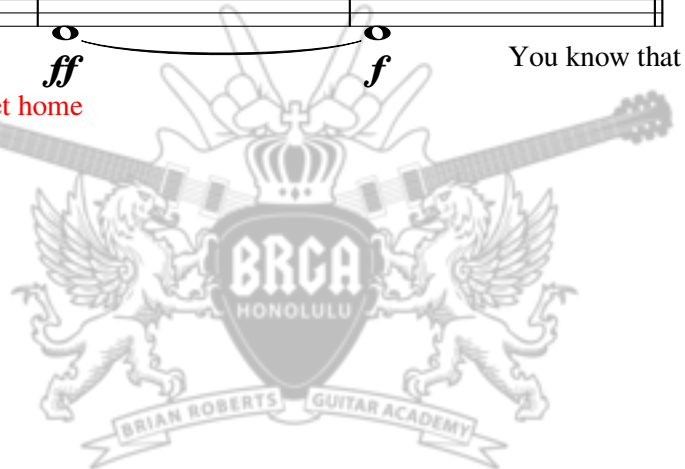

D Guitar

Home Sweet Home

by Motley Crue

transcribed by Brian Roberts

♩ = 75

I ? ? ?

Piano Intro-->

You know I'm a

V¹ I ? ? ?

dreamer, But my heart's of gold, I had to run away high, So I wouldn't come home low,

Just when the

D F#m Am6 G

mp

things went right, It doesn't mean they're always wrong, Just take this song and you'll never feel left all alone, Take me to your

D F#m Am6 G5

heart, Feel me in your bones, Just one more

f

night, And I'm coming off this long and winding road

C¹ Bb5 C5 D8

way, I'm on my way, Home sweet home Tonight, tonight, I'm on my

f

I'm on my

D8 E8 D8

way, I'm on my way,

ff *f*

You know that I've

Home sweet home