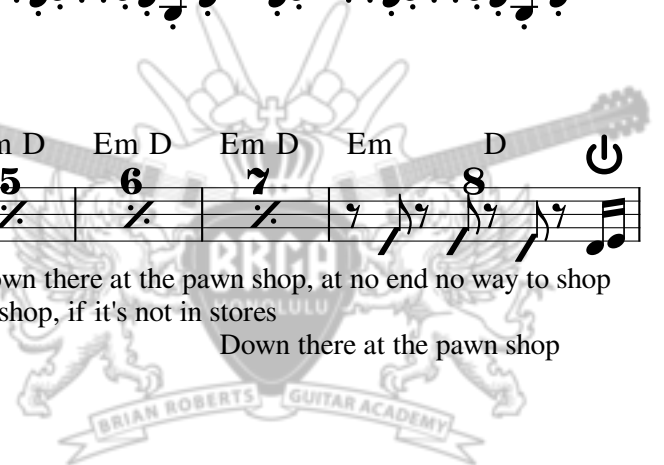

Electric Guitar

Pawn Shop

by Sublime

transcribed by Brian Roberts

♩ = 72

Loose Guitar Intro

Bass Starts Song

Full Band Enters Here

Down there at the pawn shop, it's only way to shop

Down there at the pawn shop, at no end no way to shop

Down there at the pawn shop, if it's not in stores

Down there at the pawn shop

32 Em D Em D Em D Em D