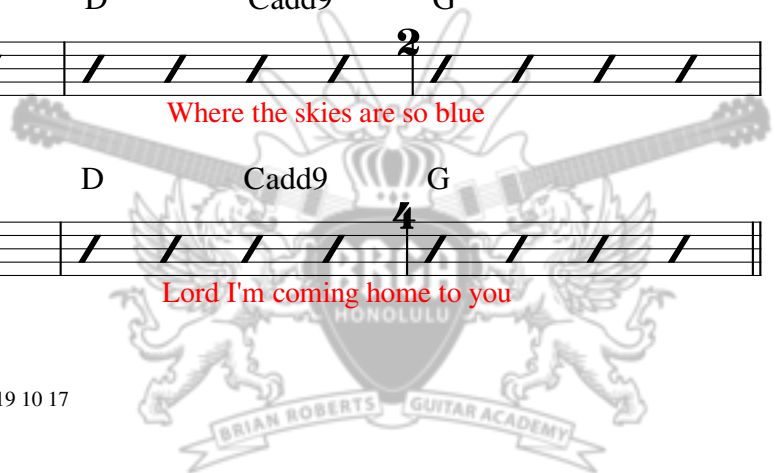

Electric Guitar

Sweet Home Alabama

by Lynyrd Skynyrd

transcribed by Brian Roberts

♩ = 100

Solo Guitar

Solo Guitar & Drums

8 D Cadd9 G D Cadd9 G *mf* Turn it up! *full*

17 **I¹** (D) (Cadd9) (G) (D) (Cadd9) (G)

21 **V²** D Cadd9 G D Cadd9 G

8 Well I heard Mr. Young sing about her (son of a bitch) Well I heard ole Niel put her down

25 D Cadd9 G D Cadd9 G

8 Well I hope Niel Young will remember a southern man don't need him around anyhow

29 **C¹** D Cadd9 G D Cadd9 G

8 Sweet home Alabama Where the skies are so blue

33 D Cadd9 G D Cadd9 G

8 Sweet home Alabama Lord I'm coming home to you

37 **I²** (D) (Cadd9) (G) (D) (Cadd9) (G)

41 **V³** D Cadd9 G D Cadd9 G